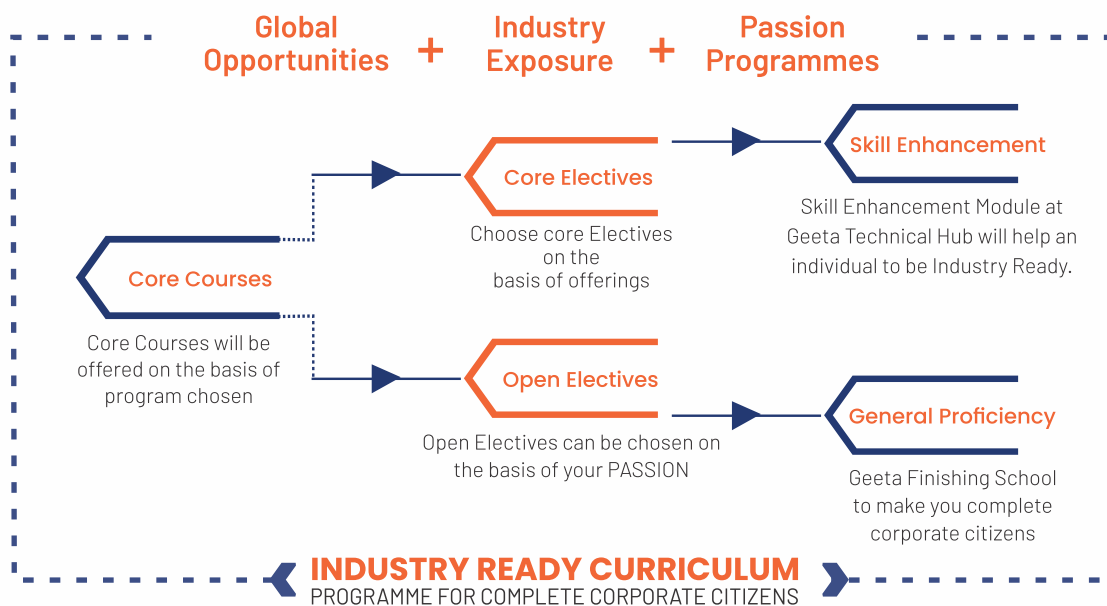

DESIGN YOUR OWN DEGREE WITH

GU is a multi-disciplinary university, offering a new age curriculum to the students with enough flexibility to choose subjects & skills as per their interests & career aspirations. Along with its flexible new age curriculum, GU helps the students acquire the right technical skills, life skills & so much more, impinging a high employability index in them.

Core Courses - mandatory courses based on the chosen programme.

Core Electives - are offered based on the opted specializations.

Open Electives /Passion Programs - are offered, based on the multifaceted needs of the global workplace and evolving lifestyles. At GU, you need not suppress your hobbies or passions. Even as a CS student, you may choose Dance or Gardening as one of your subjects.

Skill Enhancement Modules - are offered via Geeta Technical Hub & through Vocational Training, which basically include the technical skill sets and are important because nearly every IT job today relies on the use of different tools, programs and processes.

General Proficiency - Additionally, Geeta Finishing School offers a gamut of courses for personality development, attitude coaching, stress management, life skills and so much more; targeting your general proficiency and developing you as a complete corporate citizen.

GU Students are empowered to choose their subjects, customize their degree, design their academic & skill based learning paths and become well-rounded professionals with strong human values.

CORE ELECTIVES

- o Web Technologies
- o Introduction to Internet of Things
- o Algorithms for Intelligent Systems
- o Mobile Application Development
- o Programming for Problem Solving
- o Computer Vision
- o Neural Networks/Deep Learning
- o JS Basics
- o ReactJS
- o System Design & AWS
- o Network Security
- o Cryptography
- o Malware Analysis
- & many more

VOCATIONAL TRAININGS

- o Digital Marketing
- o Data Visualization
- o Entrepreneurship

OPEN ELECTIVES / PASSION PROGRAMMES

- o Negotiation and Leadership
- o Dietary Management for Youth Fitness
- o Fingerprint Science & Personal Identification
- o Sustainable Development
- o HTML, CSS & Word Press
- o Digital Marketing
- o Advanced Excel and Power BI
- o Kitchen Gardening
- o Professional Photography
- o Hip Hop and Contemporary Dance Forms
- o Singing (Vocal)
- o Karate and Self Defence
- o Cricket Practice
- o Kabaddi Practice
- o Badminton
- o Beverages and Cocktail
- o BUSY

70+ Study Programs, powered by:

XEDGE

it is the key to unlock your potential of becoming

COMPLETE CORPORATE CITIZENS