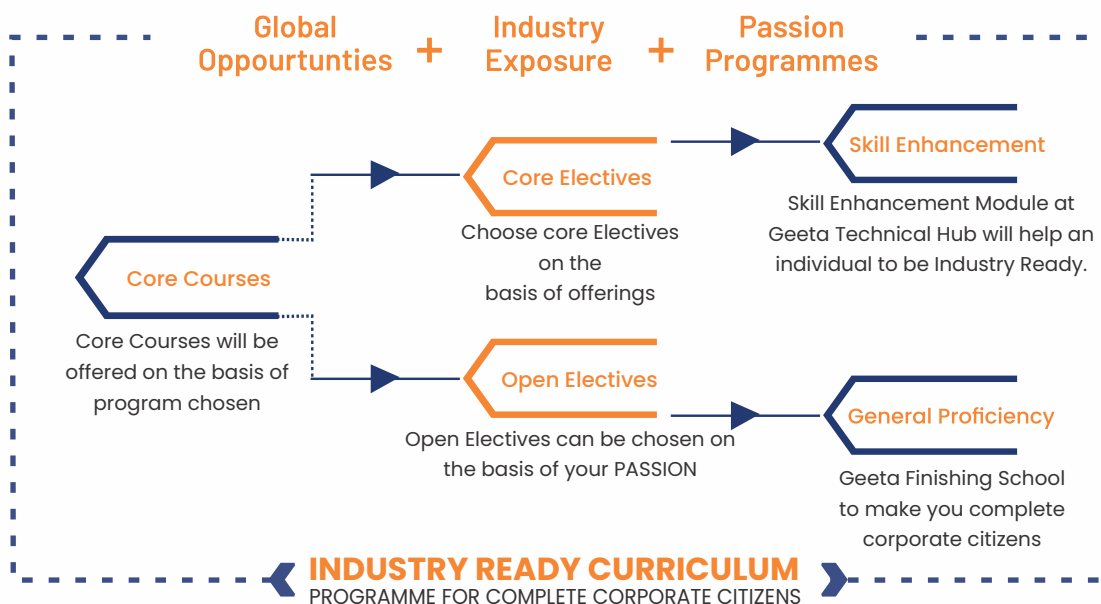

the aspirations, ambitions, and an honest

attempt at creating a world-class

professional curriculum spread over an

invigorating campus environment.

DESIGN YOUR OWN DEGREE WITH

GU is a multi-disciplinary university, offers a new age curriculum to the students with enough flexibility to choose subjects & skills as per their interests & career aspirations. Along with its flexible new age curriculum, GU nurtures the students with enough technical skills, life skills & so much more; impinging a high employability index in them.

Skill Enhancement Modules - are offered via Geeta Technical Hub & through Vocational training; which basically are the technical skill sets and are important because nearly every IT job relies on different tools, programs and processes.

General Proficiency - Additionally, Geeta Finishing School offers a gamut of personality development, attitude coaching, stress management, life skills and so much more; targeting your general proficiency and developing you as a complete corporate citizen.