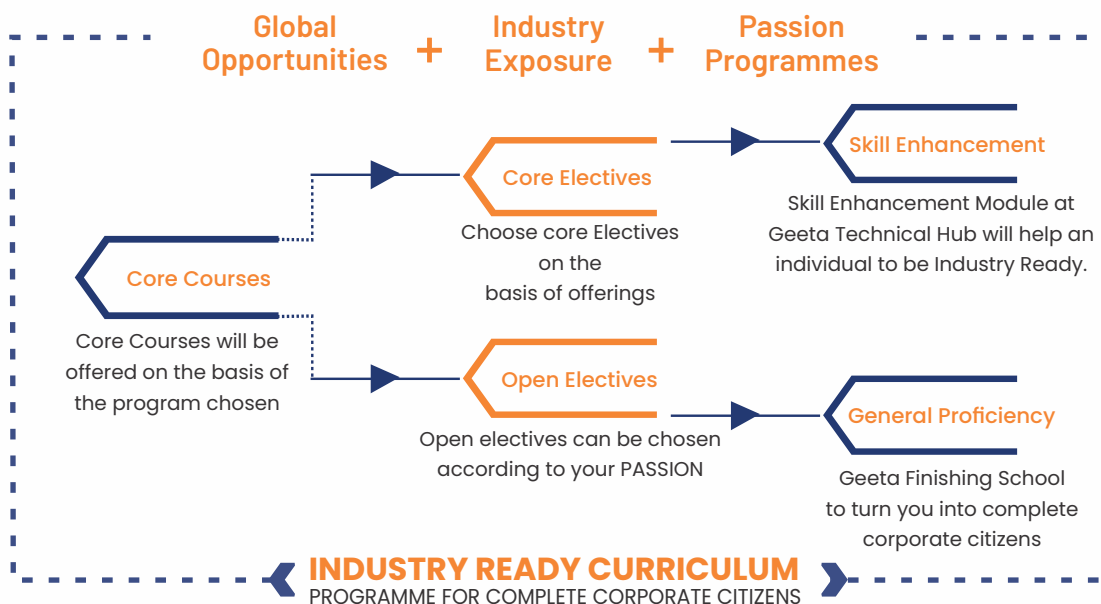

WELCOME TO THE WORLD OF

GEETA
UNIVERSITY

Panipat, Delhi NCR, INDIA
POWERING EDUCATION, EMPOWERING MINDS.

Spread over 40 acres,

GEETA UNIVERSITY

comes from the rich legacy of Geeta Group of Institutions; a powerhouse within the education sector, laying the foundation for literacy led revolution in Haryana. Geeta University is poised to take you to great heights because its wings are made of the vision of higher global knowledge and it is rooted in the philosophy of Karma. Today, Geeta University is the culmination of the aspiration, ambitions, and an honest attempt at creating a world class professional curriculum rendered through an invigorating campus environment.

DESIGN YOUR OWN DEGREE WITH

GU is a multi-disciplinary university, offering a new age curriculum to students with enough flexibility to choose subjects & skills as per their interests & career aspirations. Along with its flexible new age curriculum, GU nurtures the students with the appropriate technical skills, life skills & so much more, impinging a high employability index in them.

Skill Enhancement Modules - are offered via Geeta Technical Hub & through Vocational training; which basically are the technical skill sets and are important because nearly every IT job today relies on the use of different tools, programs and processes.

General Proficiency - Additionally, Geeta Finishing School offers a gamut of personality development, attitude coaching, stress management, life skills and so much more; targeting your general proficiency and developing you as a complete corporate citizen.